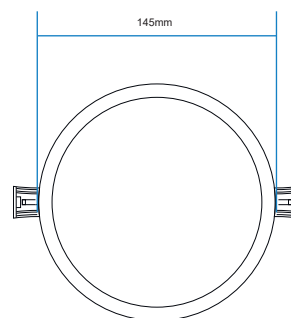

Durable thermally conductive Metal housing & External Driver

P.F > 0.9 & Life > 30,000 Hrs

**OPENING/BEAM**

High efficiency Ra>80 LED .

DIMENSION DRAW

Model:	Panel Round
Format:	Round
Location:	Interior
Wattage:	16W
Materials:	Metal / Polycarbonate
Led Color:	3000K / 4000K / 6500K
Product Dimension:	Φ145mm
Cut-Out size:	Φ130mm
IP Code:	20
Fixation:	Recessed
CRI :	80
Lumen Output:	1.600LM
Frequency:	50/60 Hz
Beam Angle:	L°